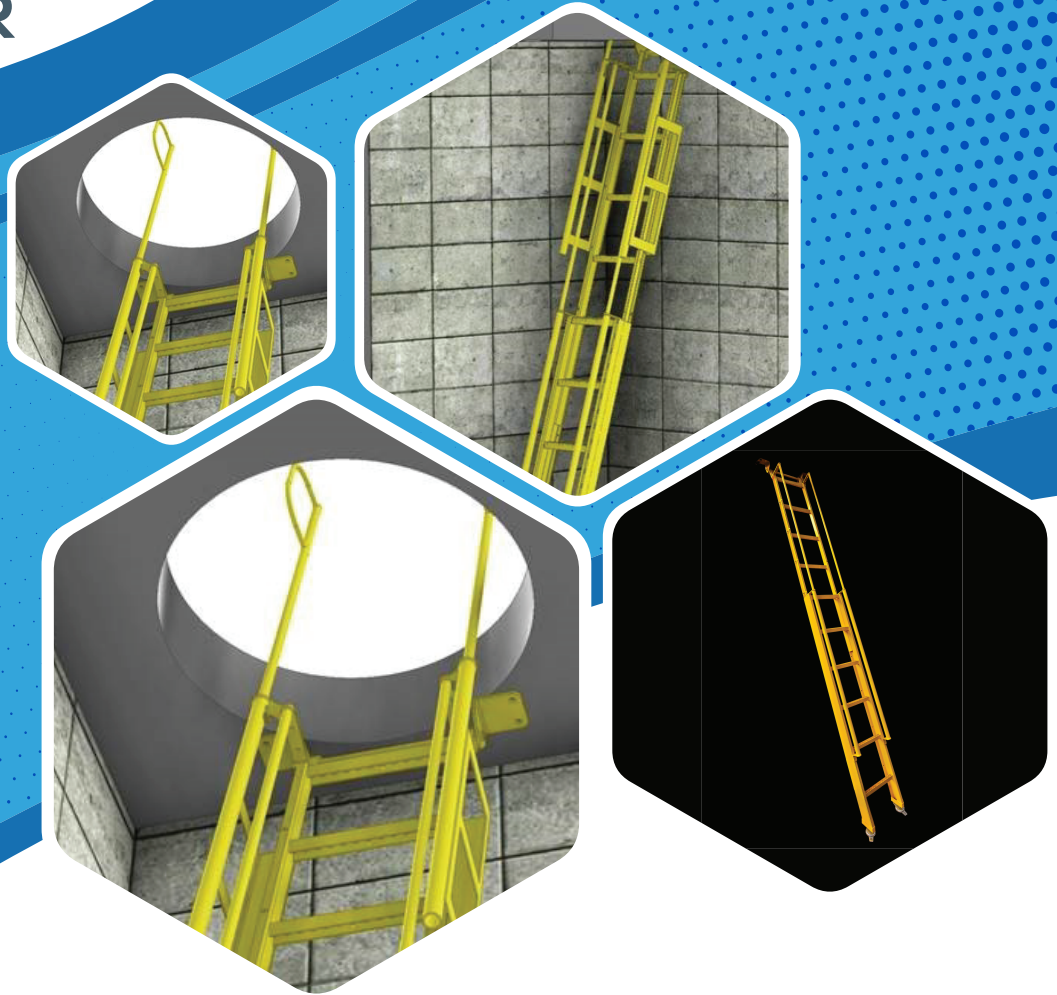

ECLIPSEPOWER

VaultLadder™

Our ladders are specifically designed for the underground vault space where stability, durability and safety are paramount in this environment.

Specialized spaces such as vaults require unique equipment to insure the maximum safety for the users while providing extreme long life through the robust construction.

The Vaultladder comes standard in two adjustable lengths, 6' to 10' and 9' to 16'. Each is available in 18 deg and 9.5 deg incline.

These advanced features are included in all our VaultLadders

**PULL UP AND POSITIVE LOCK
EXTENSION RAILS**

**ADJUSTABLE LEVELING FEET FOR
THE CONCRETE SURFACE**

NON SLIP RUNNERS AND UPRIGHTS

All steel construction

Made in USA 